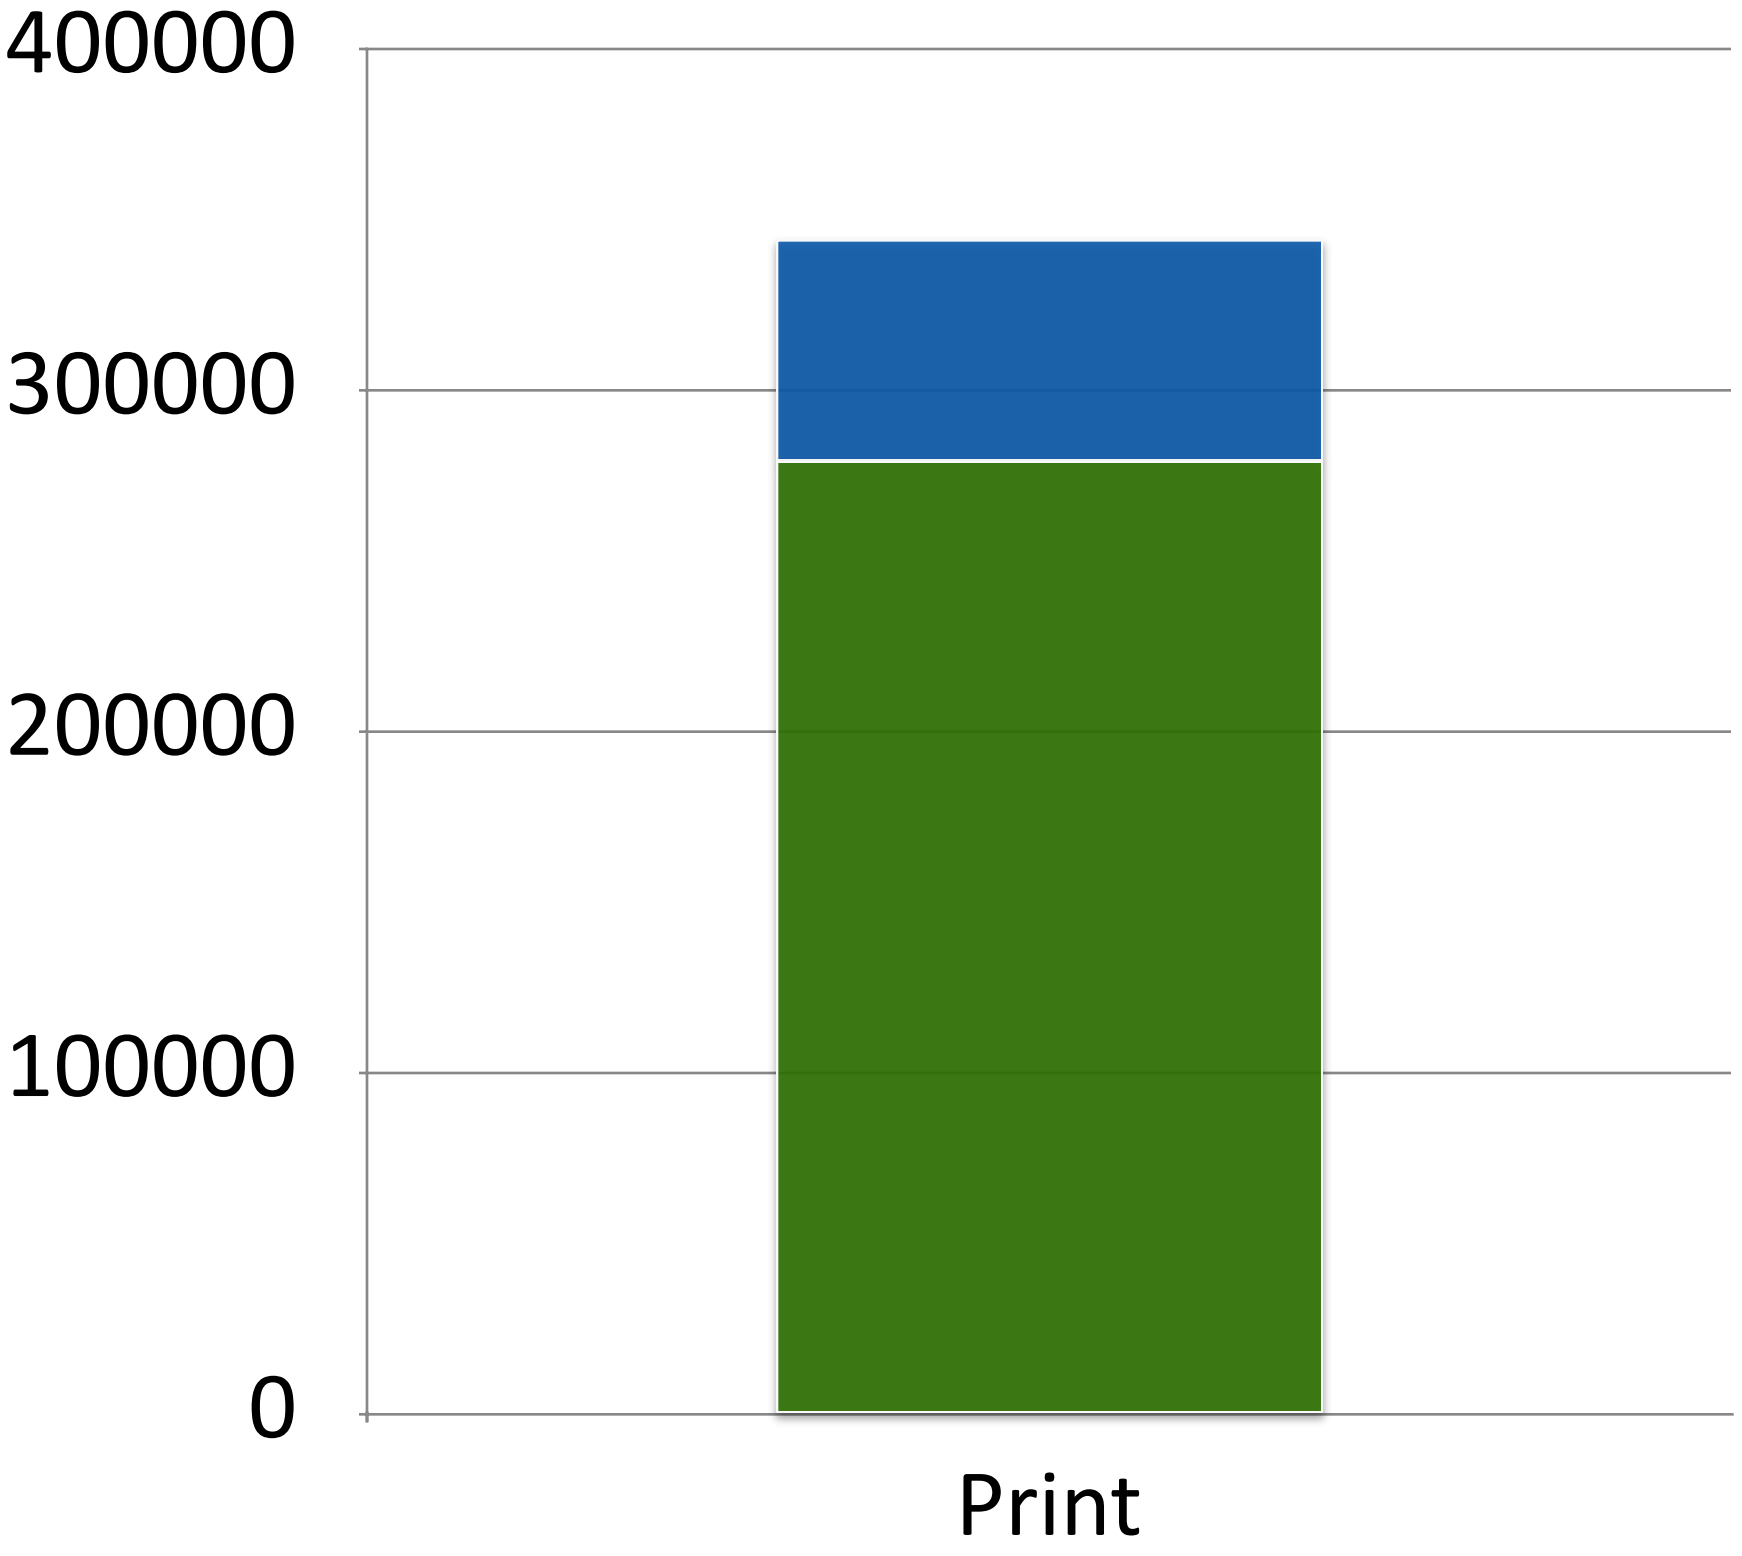

YORK FARM FRESH 2021 SEASON REPORT

36 Farm Members - 8 Farmers Markets

2021 SEASON REVIEW

Guide Map listing translated into 7 languages

- French
- Chinese - Traditional
- Chinese - Simplified
- Russian
- Urdu
- Tamil
- Farsi

York Farm Fresh App launched

Promotional videos shot

TOTAL OUTREACH

437,297

- Eblast
- Website
- Social Media

- Map Distribution
- Print Ads

MAP DISTRIBUTION

65,000 copies of the 2021 York Farm Fresh Guide Map were printed and distributed via members and targeted local newspaper insertion

60 Passport to Fresh entries to date - a 115% increase from 2020

ROAD SIGNS

4 farms purchased signs this year for a total of 16 new signs.

The signage program now has 18 farms and 74 signs across the region