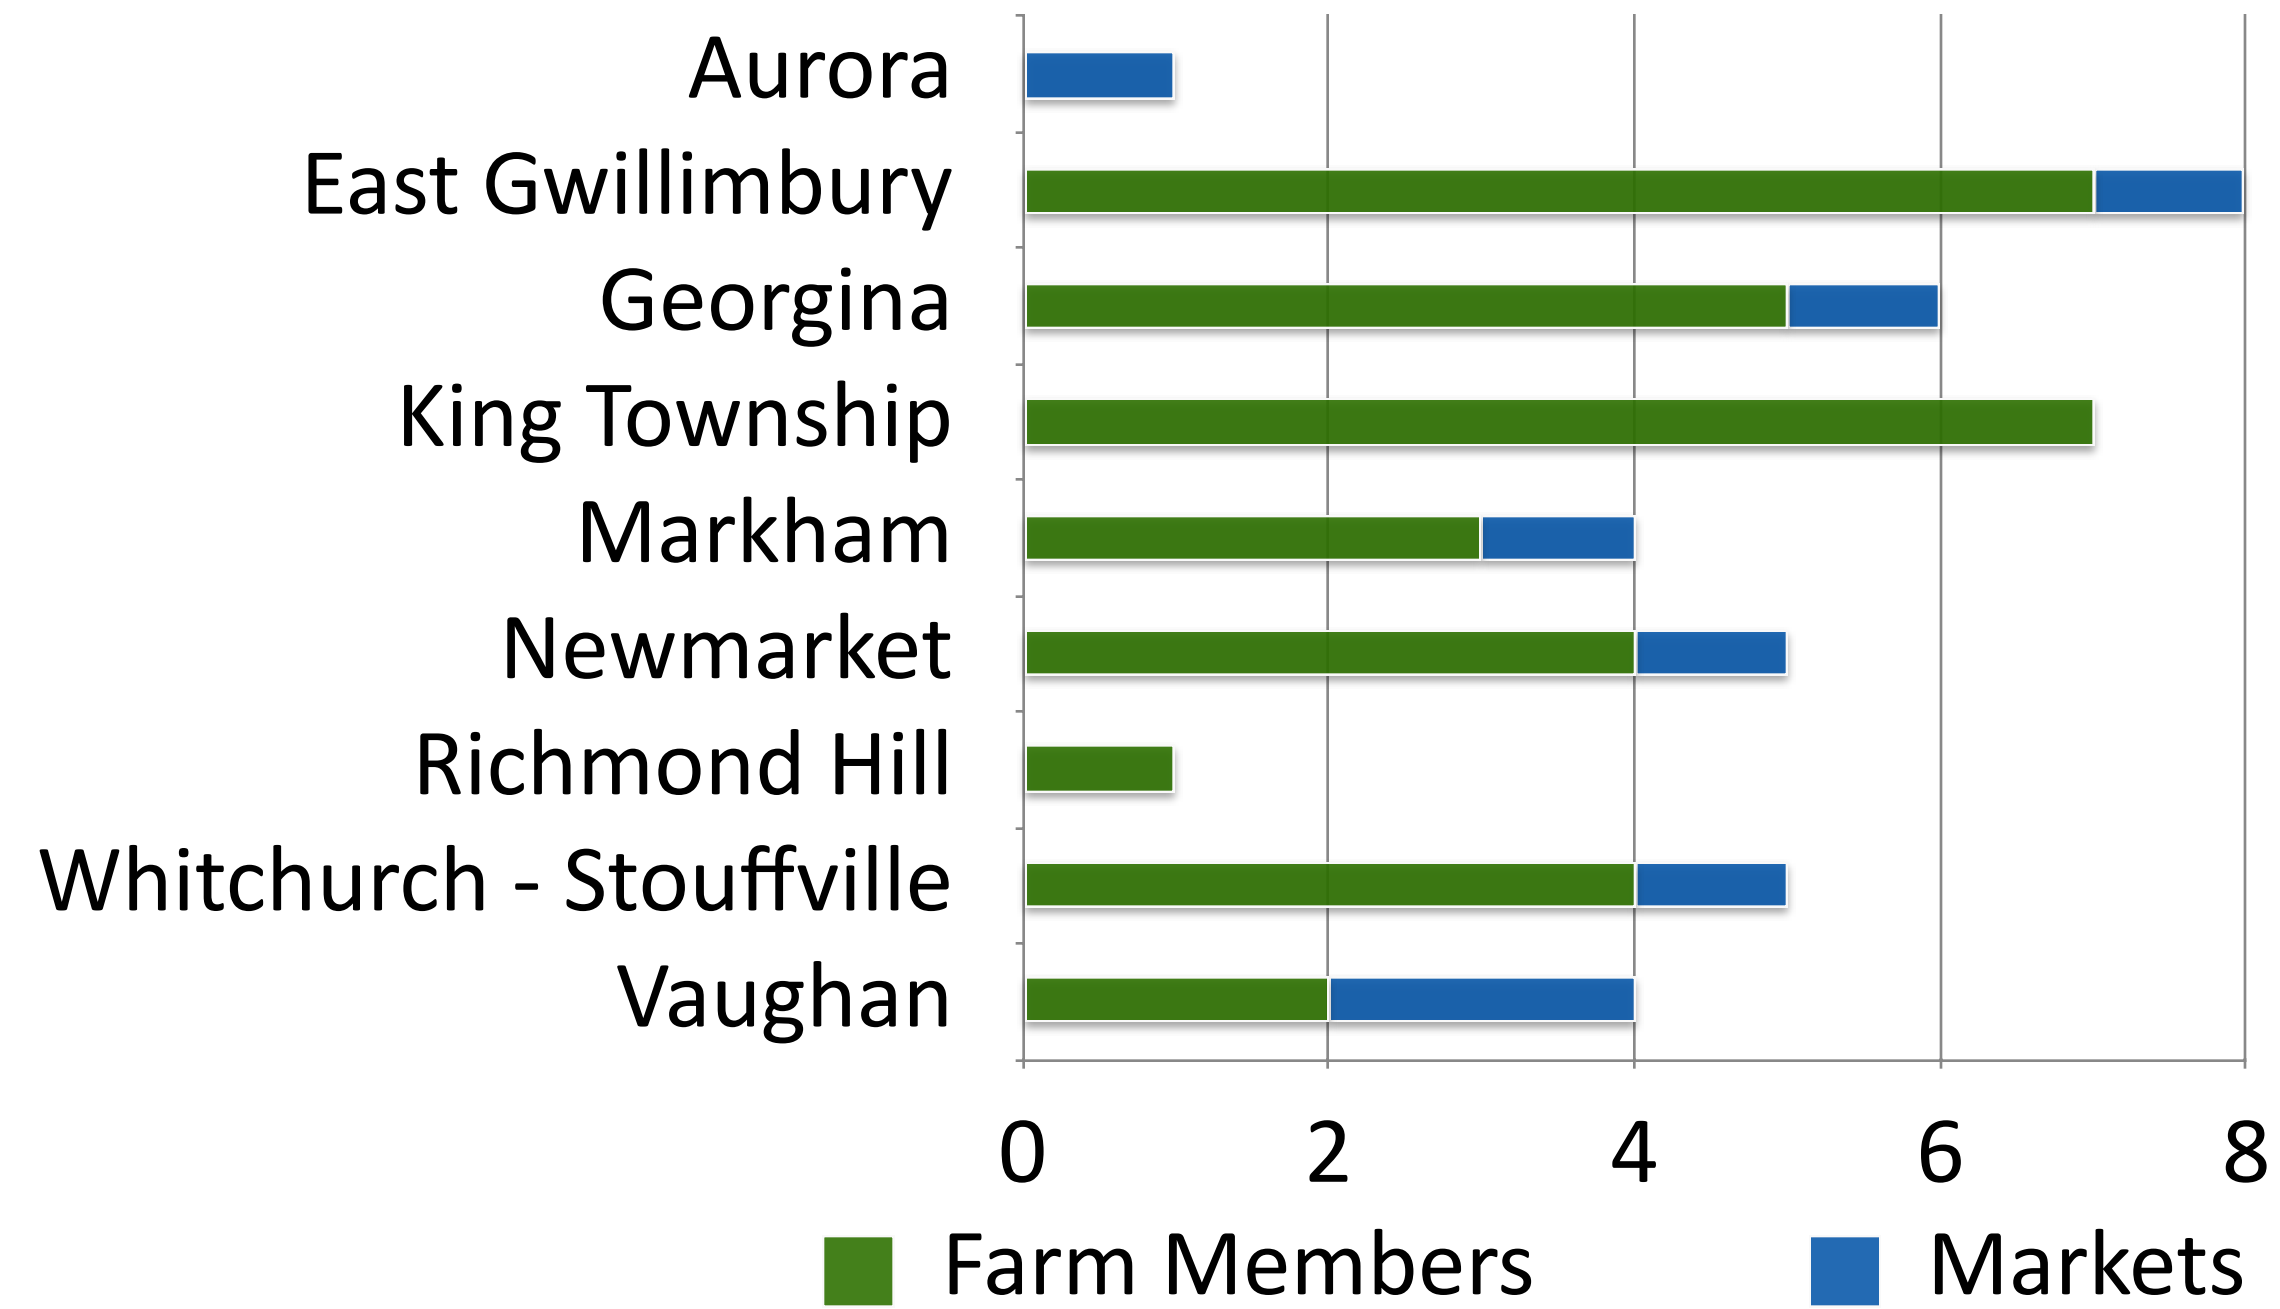

YORK FARM FRESH 2021 SEASON REPORT

36 Farm Members - 8 Farmers Markets

2021 SEASON REVIEW

Guide Map listing translated into 7 languages

- French
- Chinese - Traditional
- Chinese - Simplified
- Russian
- Urdu
- Tamil
- Farsi

York Farm Fresh App launched

Promotional videos shot

TOTAL OUTREACH

437,297

- Eblast
- Website
- Social Media

- Map Distribution
- Print Ads

MAP DISTRIBUTION

65,000 copies of the 2021 York Farm Fresh Guide Map were printed and distributed via members and targeted local newspaper insertion

Свежий 新鮮的
FRAÎCHE
பது மலர்ச்சி வாய்ந்த
新鮮的 تازه

The **YORK FARM FRESH 2021 GUIDE MAP** features:

- 36 Farm Fresh Members
- 8 Farmers' Markets &
- 6 'PASSPORT to FRESH' routes for easy access to local, healthy food.

60 Passport to Fresh entries to date - a 115% increase from 2020

ROAD SIGNS

4 farms purchased signs this year for a total of 16 new signs.

The signage program now has 18 farms and 74 signs across the region