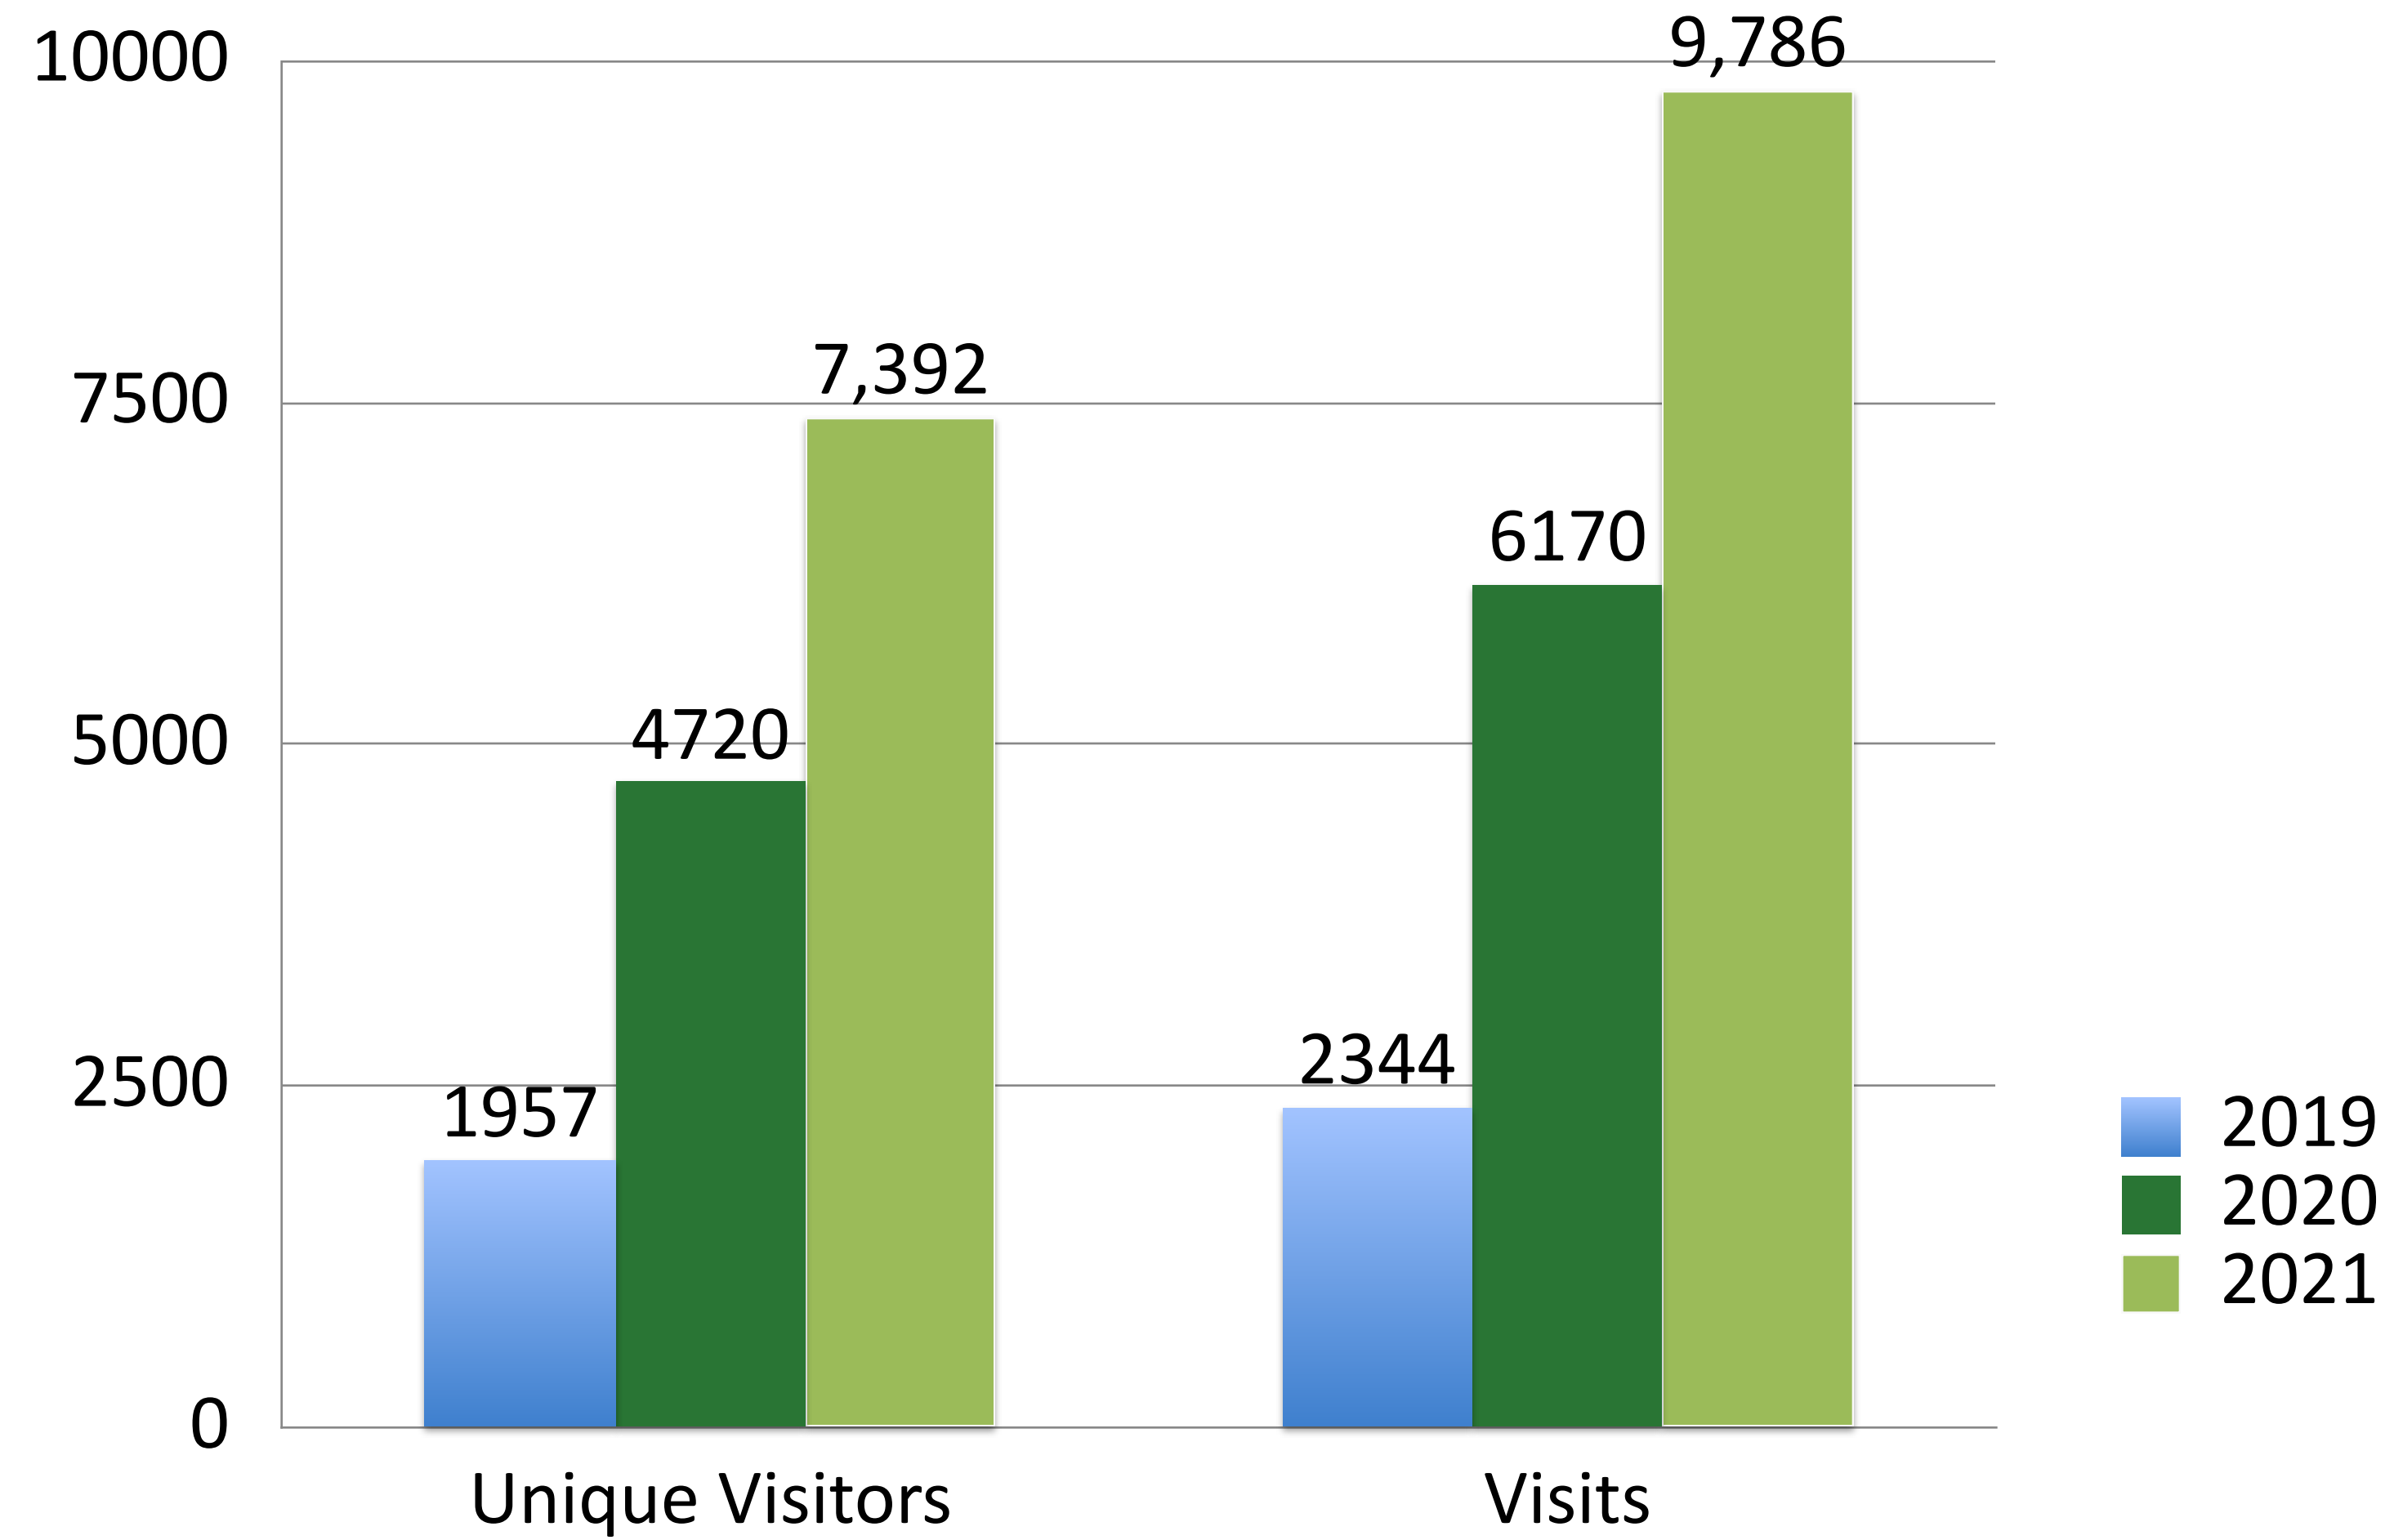

York Farm Fresh App launched

Promotional videos shot

TOTAL OUTREACH

437,297

- Eblast
- Website
- Social Media

- Map Distribution
- Print Ads

MAP DISTRIBUTION

65,000 copies of the 2021 York Farm Fresh Guide Map were printed and distributed via members and targeted local newspaper insertion

Available on Google Play and the App Store

Over 3000 app downloads
Peak 900 visits in one day
Average 92 daily visits

WEBSITE TRAFFIC

SOCIAL MEDIA

- Instagram - 22%
- Facebook - 28%
- Newsletter - 48%
- Twitter - 41%

Followers increase from
2020 as %

- 2019
- 2020
- 2021

NEWSLETTERS

Average newsletter open rate of 62%

PRINT ADVERTISING

Ad placement to support map distribution

The **YORK FARM FRESH 2021 GUIDE MAP** features

60 Passport to Fresh entries to date - a 115% increase from 2020

ROAD SIGNS

4 farms purchased signs this year for a total of 16 new signs.

The signage program now has 18 farms and 74 signs across the region