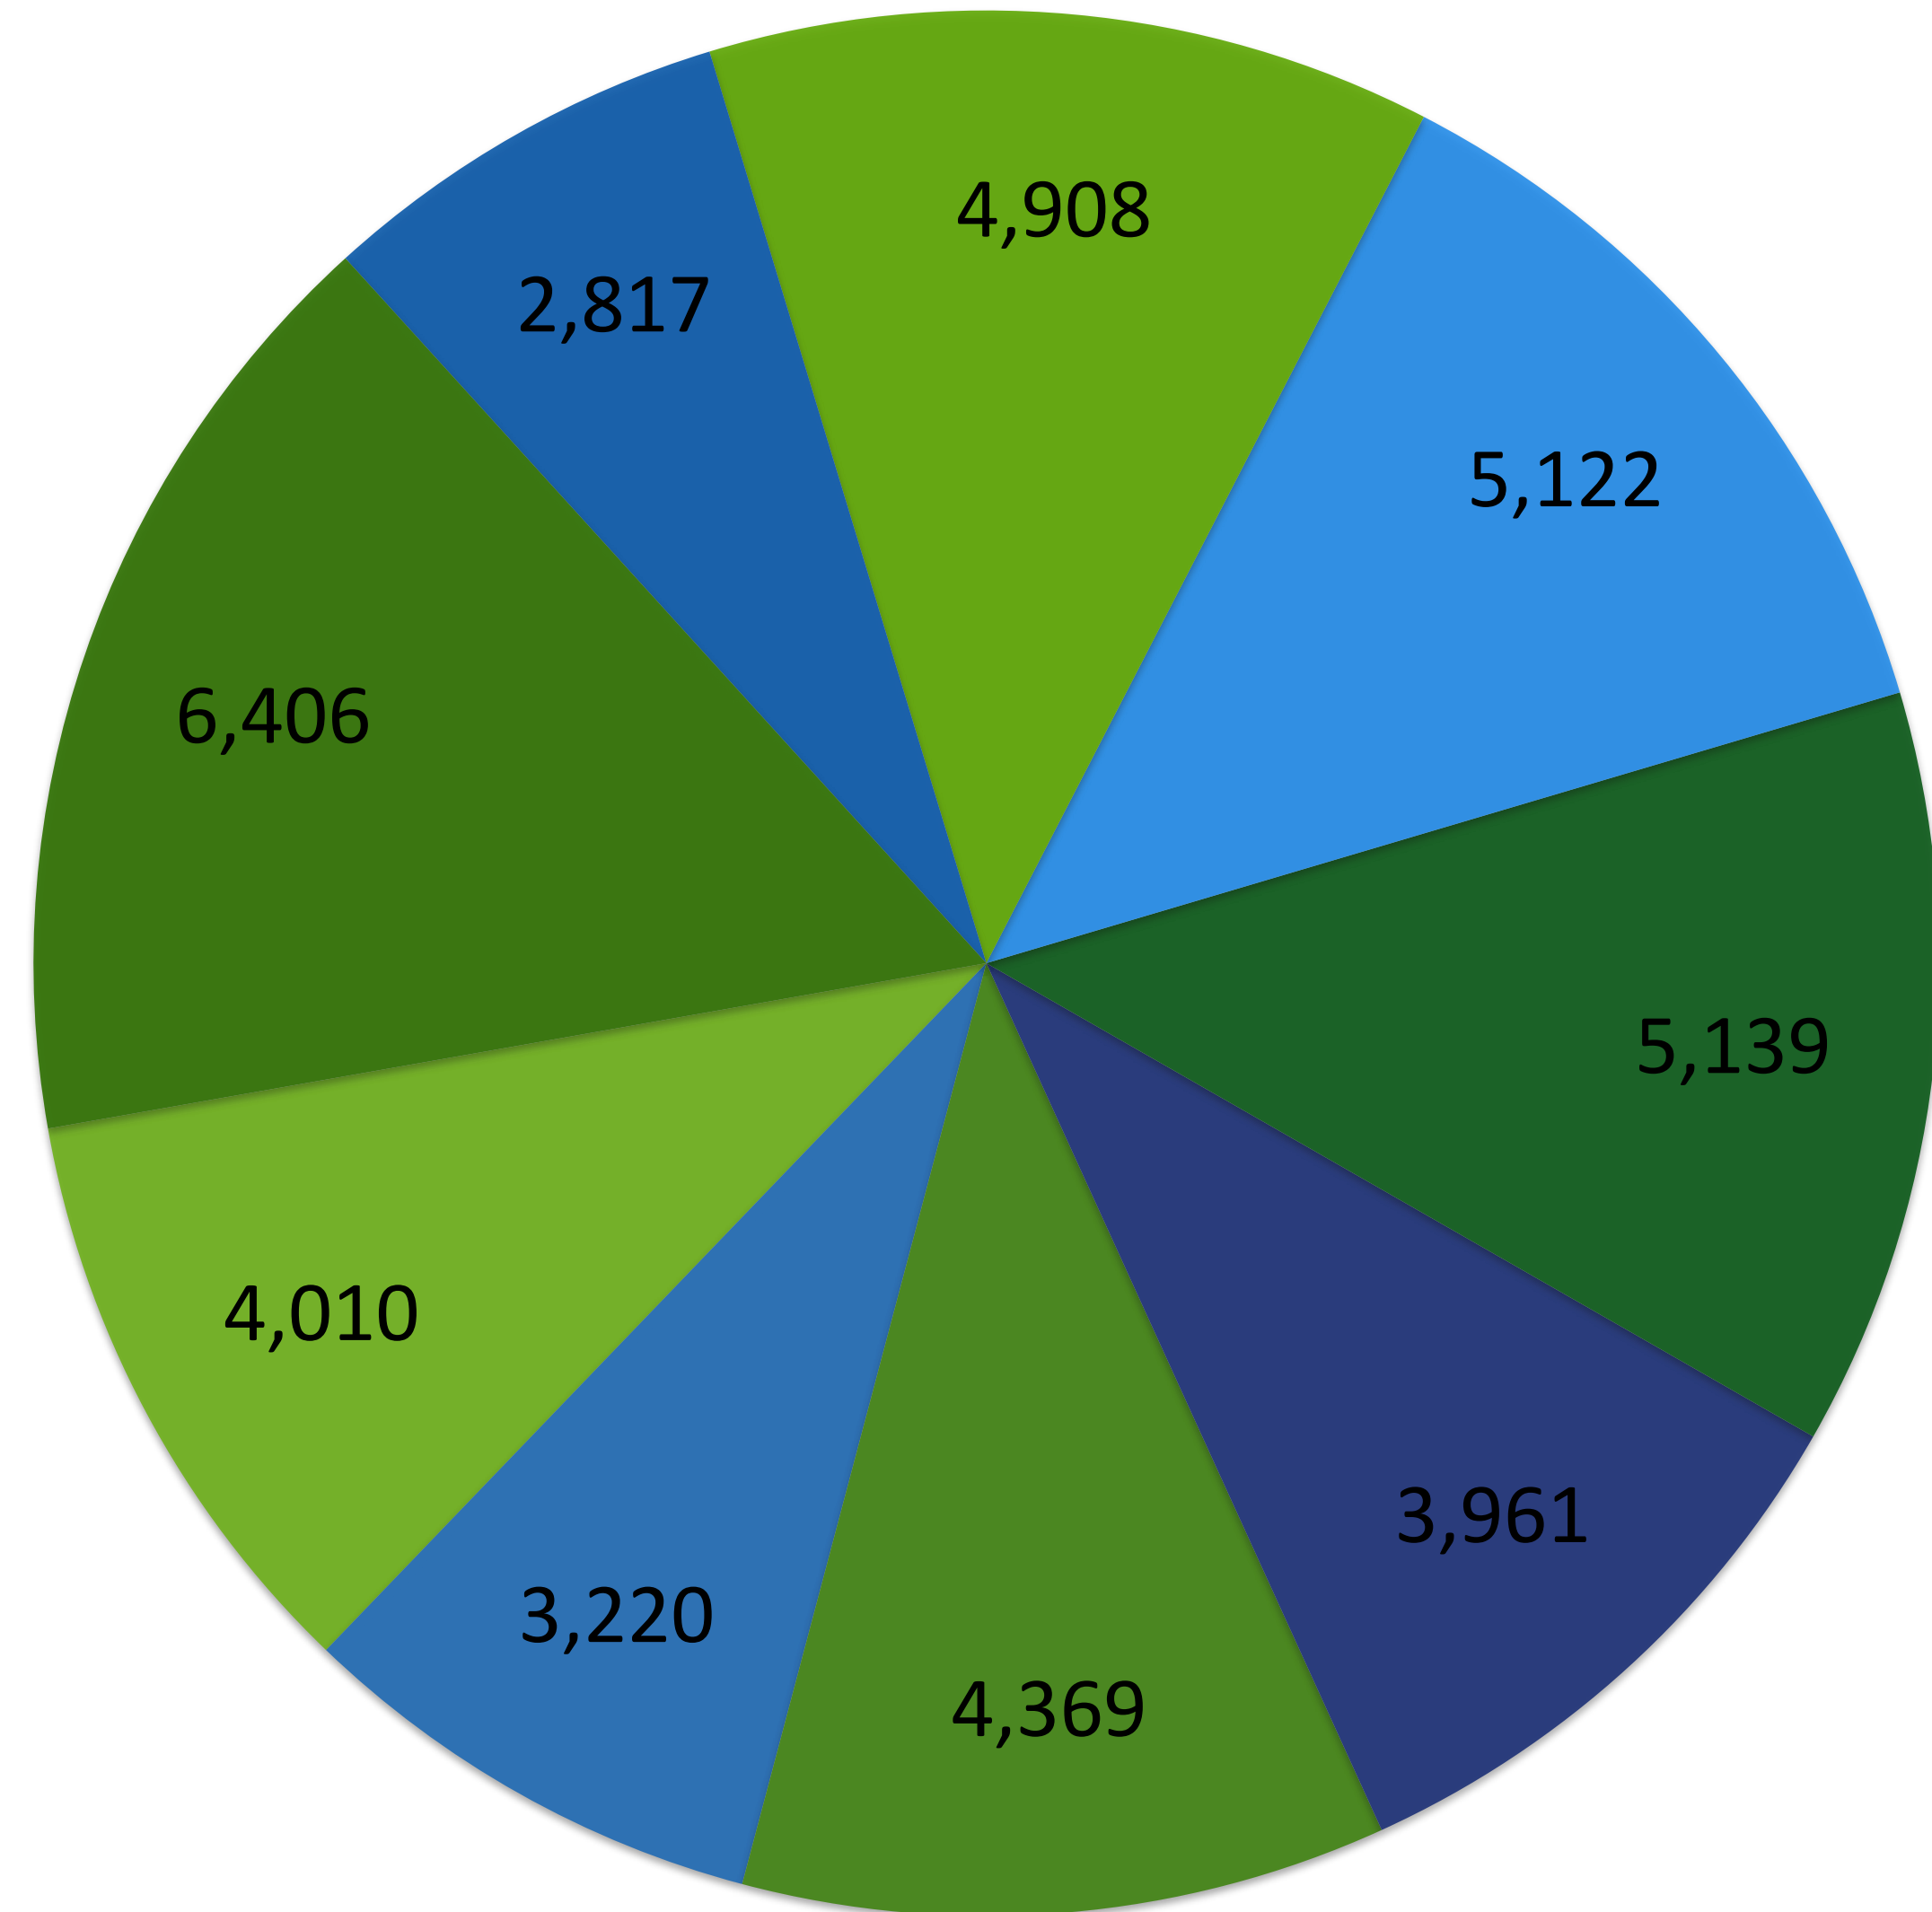

MAP DISTRIBUTION

65,000 copies of the 2021 York Farm Fresh Guide Map were printed and distributed via members and targeted local newspaper insertion

- Auroran
- East Gwillimbury Express
- Georgina Advocate
- King Weekly Sentinel
- Markham Economist and Sun
- Newmarket Era
- Richmond Hill The Liberal
- Stouffville Sun Tribune
- Vaughan Citizen