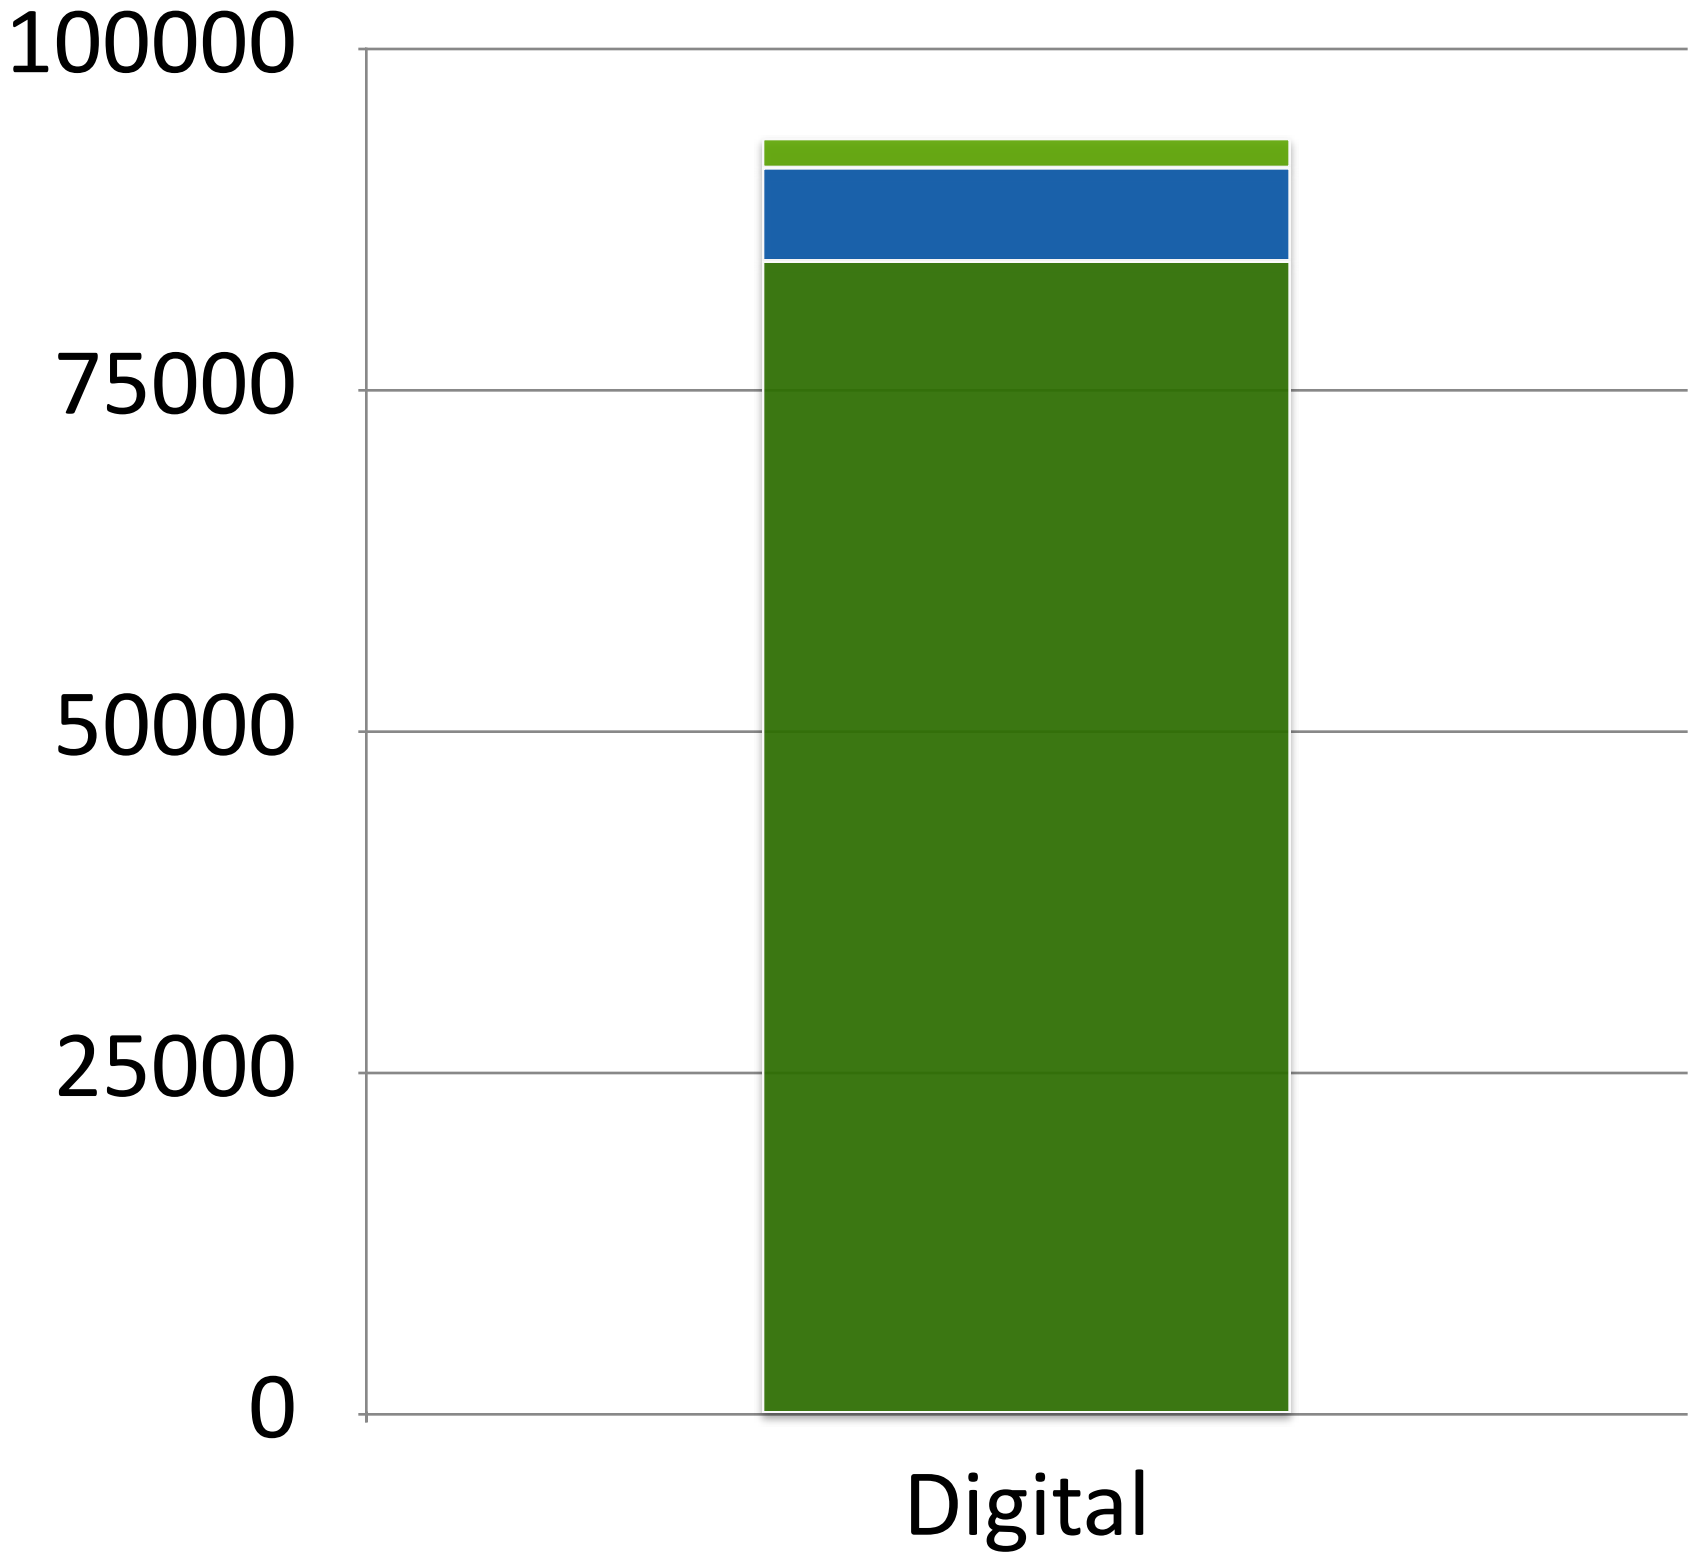

YORK FARM FRESH 2021 SEASON REPORT

36 Farm Members - 8 Farmers Markets

2021 SEASON REVIEW

Guide Map listing translated into 7 languages

- French
- Chinese - Traditional
- Chinese - Simplified
- Russian
- Urdu
- Tamil
- Farsi

York Farm Fresh App launched

Promotional videos shot

TOTAL OUTREACH

437,297

- Eblast
- Website
- Social Media

- Map Distribution
- Print Ads

MAP DISTRIBUTION

65,000 copies of the 2021 York Farm Fresh Guide Map were printed and distributed via members and targeted local newspaper insertion

60 Passport to Fresh entries to date - a 115% increase from 2020

ROAD SIGNS

4 farms purchased signs this year for a total of 16 new signs.

The signage program now has 18 farms and 74 signs across the region