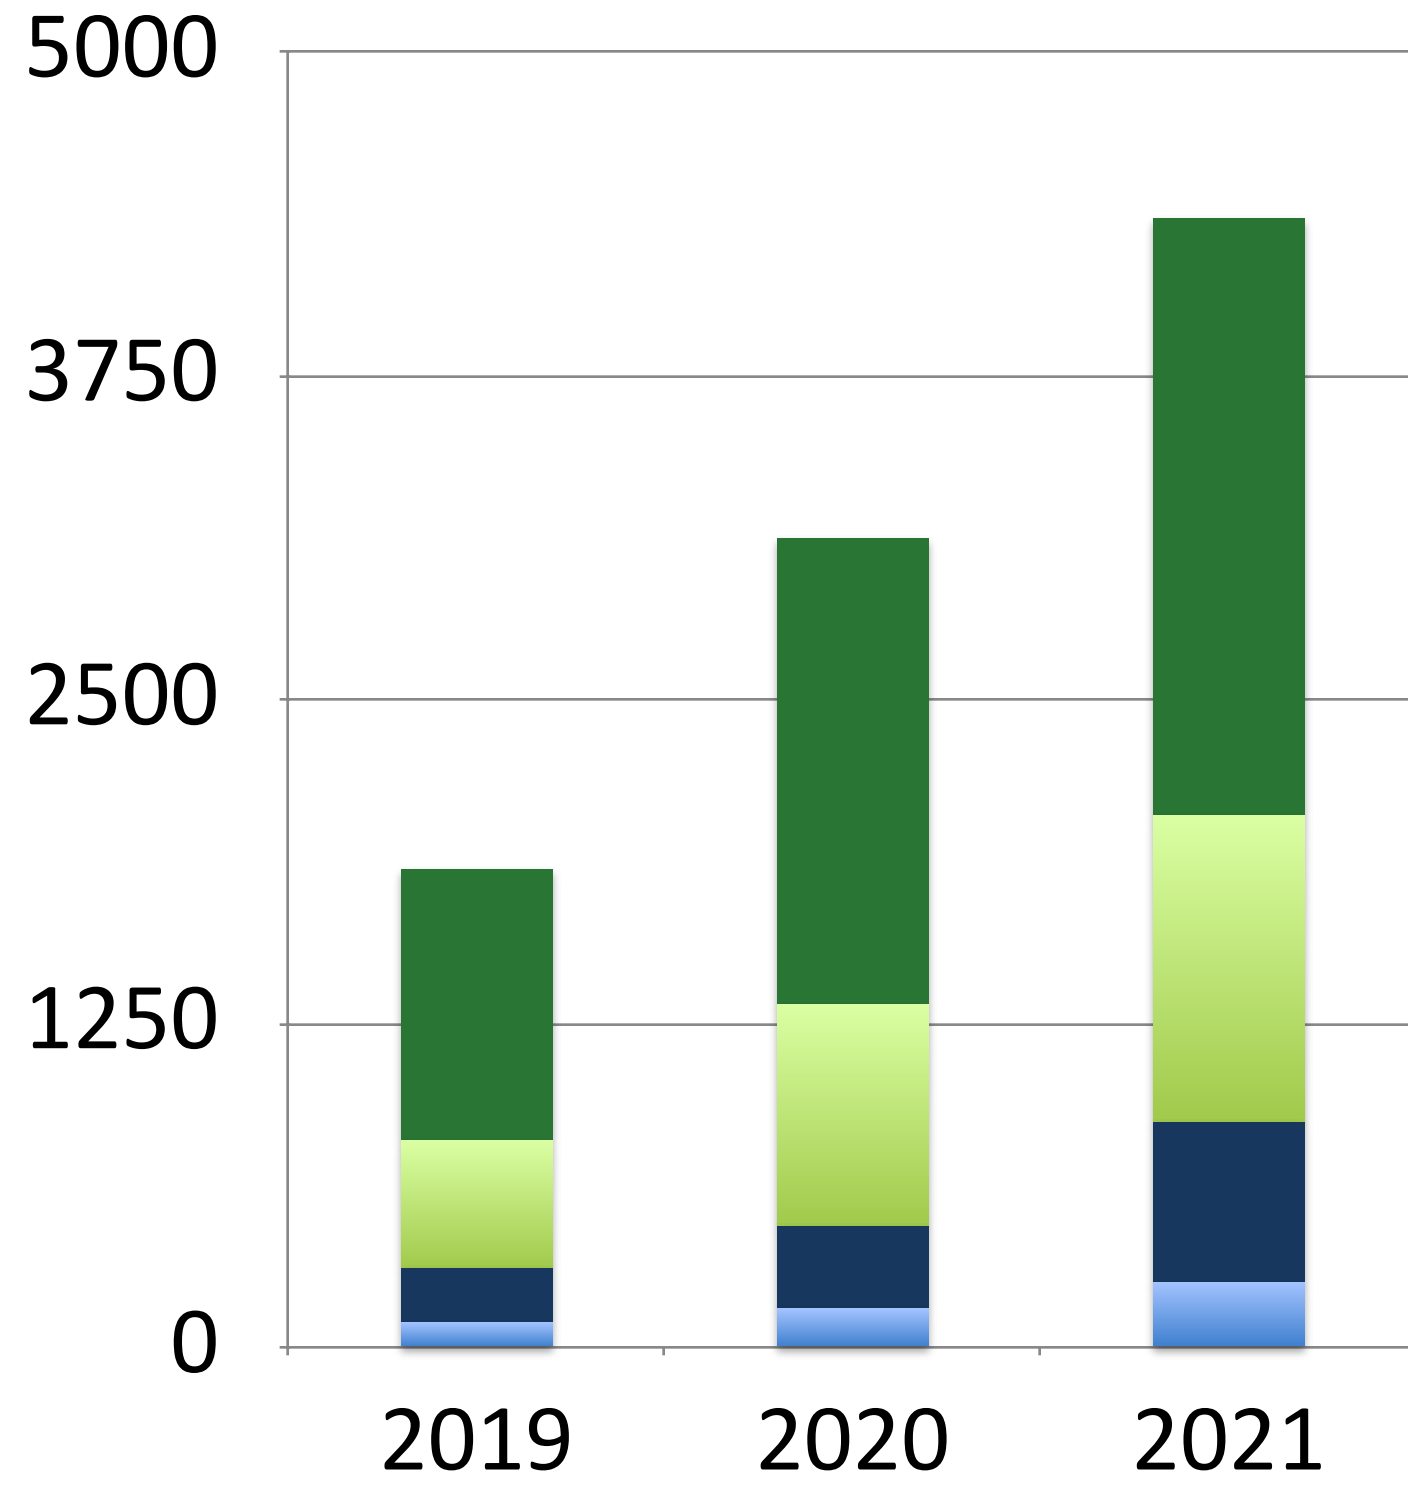

York Farm Fresh App launched

Promotional videos shot

TOTAL OUTREACH

437,297

- Eblast
- Website
- Social Media

- Map Distribution
- Print Ads

MAP DISTRIBUTION

65,000 copies of the 2021 York Farm Fresh Guide Map were printed and distributed via members and targeted local newspaper insertion

Available on Google Play and the App Store

Over 3000 app downloads
Peak 900 visits in one day
Average 92 daily visits

WEBSITE TRAFFIC

SOCIAL MEDIA

- Instagram - 22%
- Facebook - 28%
- Newsletter - 48%
- Twitter - 41%

Followers increase from
2020 as %

- 2019
- 2020
- 2021

NEWSLETTERS

Average newsletter open rate of 62%

PRINT ADVERTISING

Ad placement to support map distribution

The **YORK FARM FRESH 2021 GUIDE MAP** features