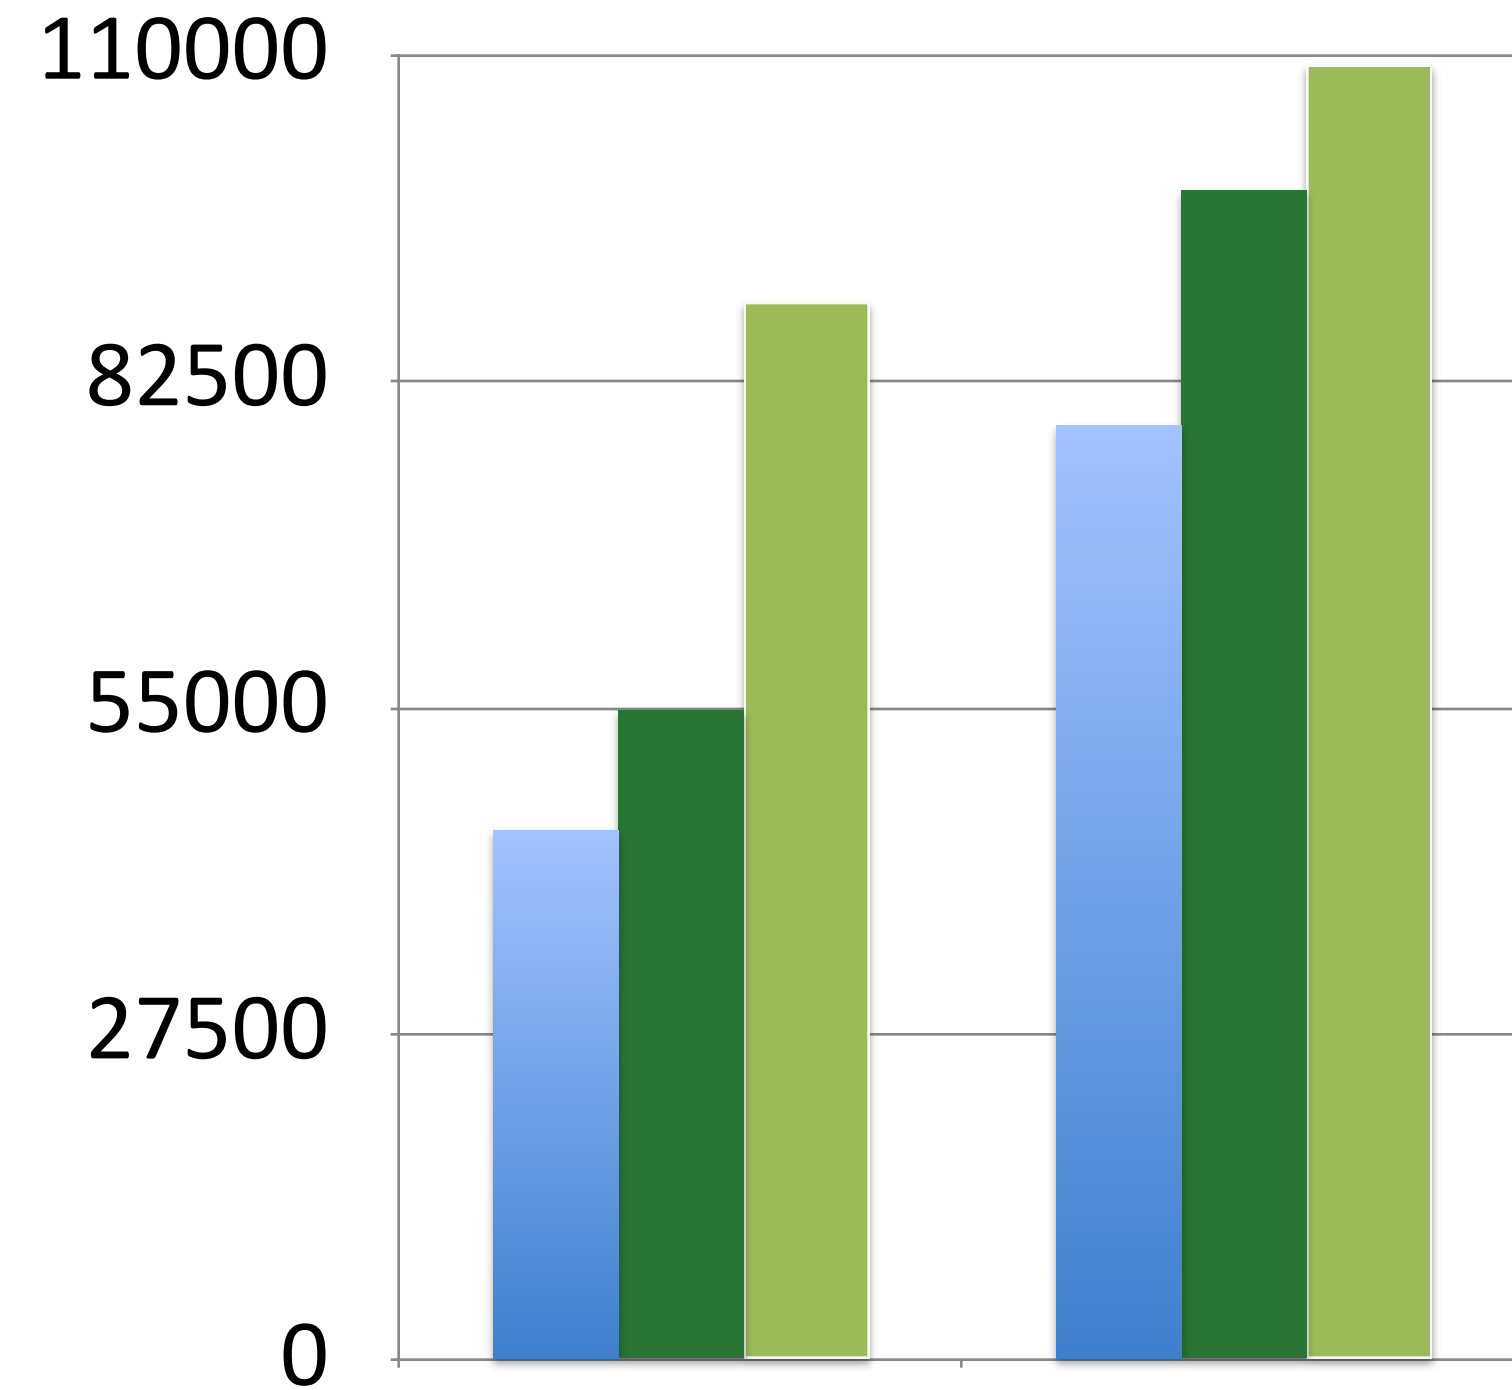

York Farm Fresh App launched

Promotional videos shot

TOTAL OUTREACH

437,297

- Eblast
- Website
- Social Media

- Map Distribution
- Print Ads

MAP DISTRIBUTION

65,000 copies of the 2021 York Farm Fresh Guide Map were printed and distributed via members and targeted local newspaper insertion

Available on Google Play and the App Store

Over 3000 app downloads
Peak 900 visits in one day
Average 92 daily visits

WEBSITE TRAFFIC

SOCIAL MEDIA

- Instagram - 22%
- Facebook - 28%
- Newsletter - 48%
- Twitter - 41%

Followers increase from
2020 as %

- 2019
- 2020
- 2021

NEWSLETTERS

Average newsletter open rate of 62%

PRINT ADVERTISING

Ad placement to support map distribution

The **YORK FARM FRESH 2021 GUIDE MAP** features