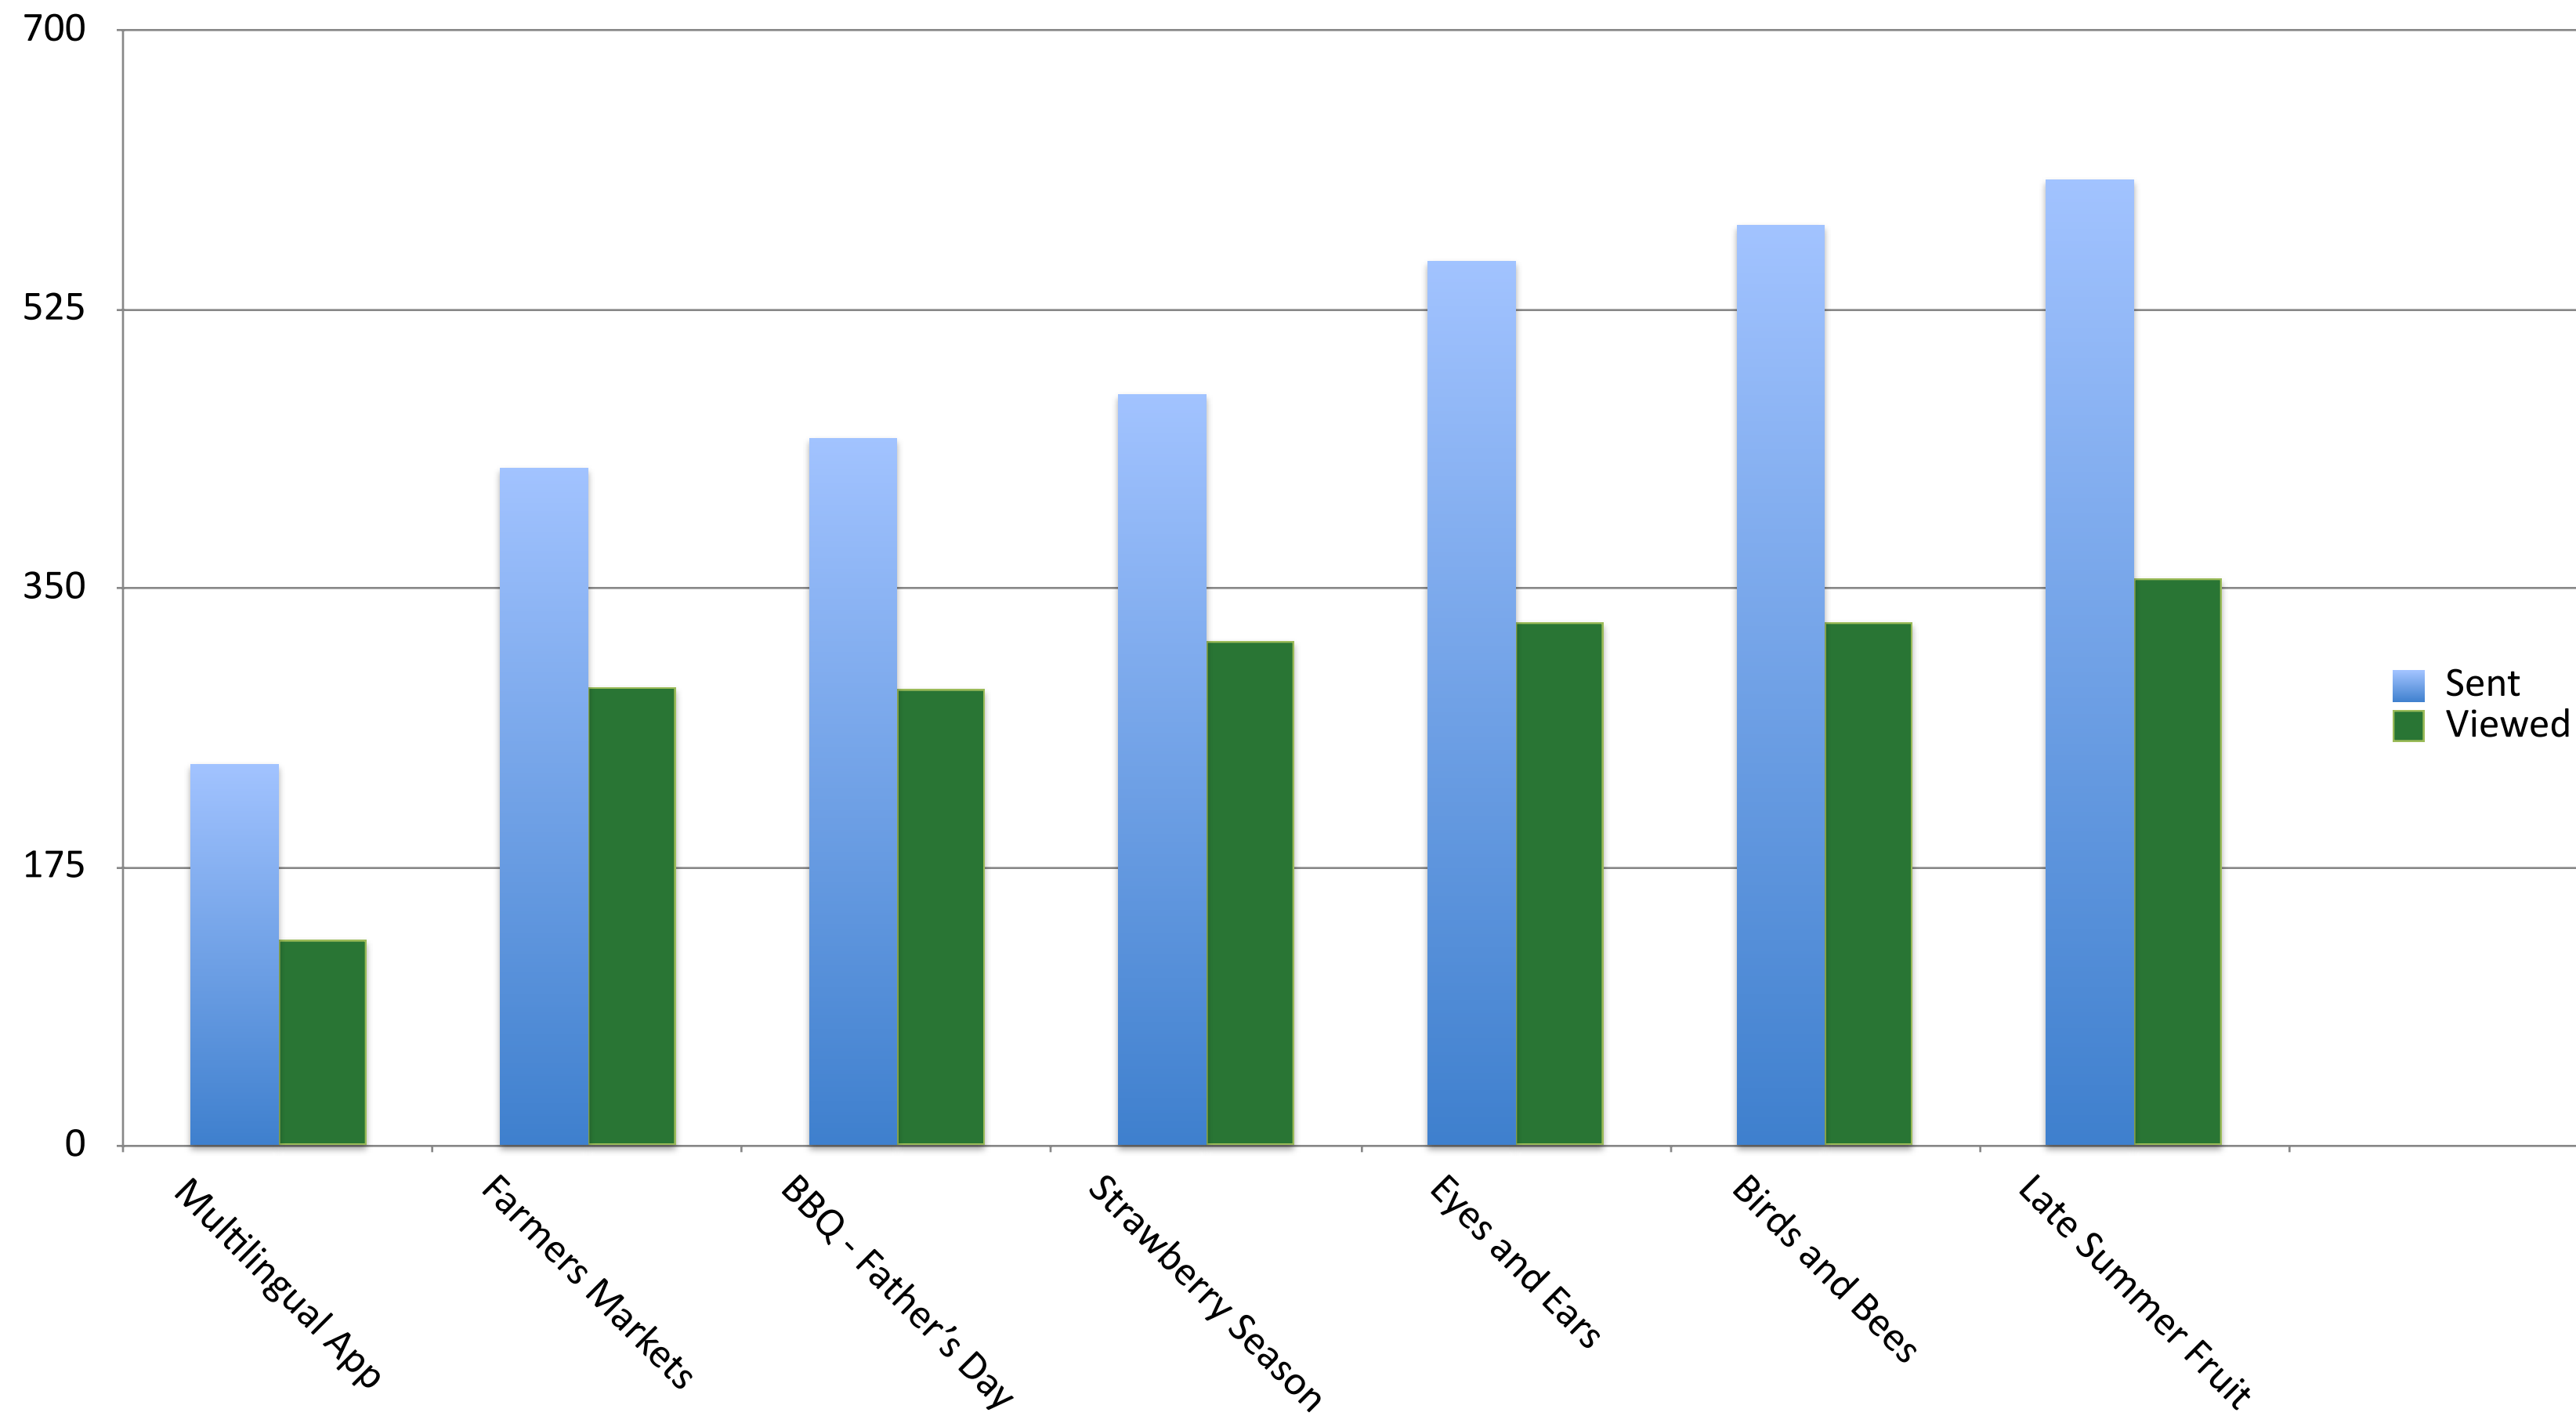

NEWSLETTERS

Average newsletter open rate of 62%