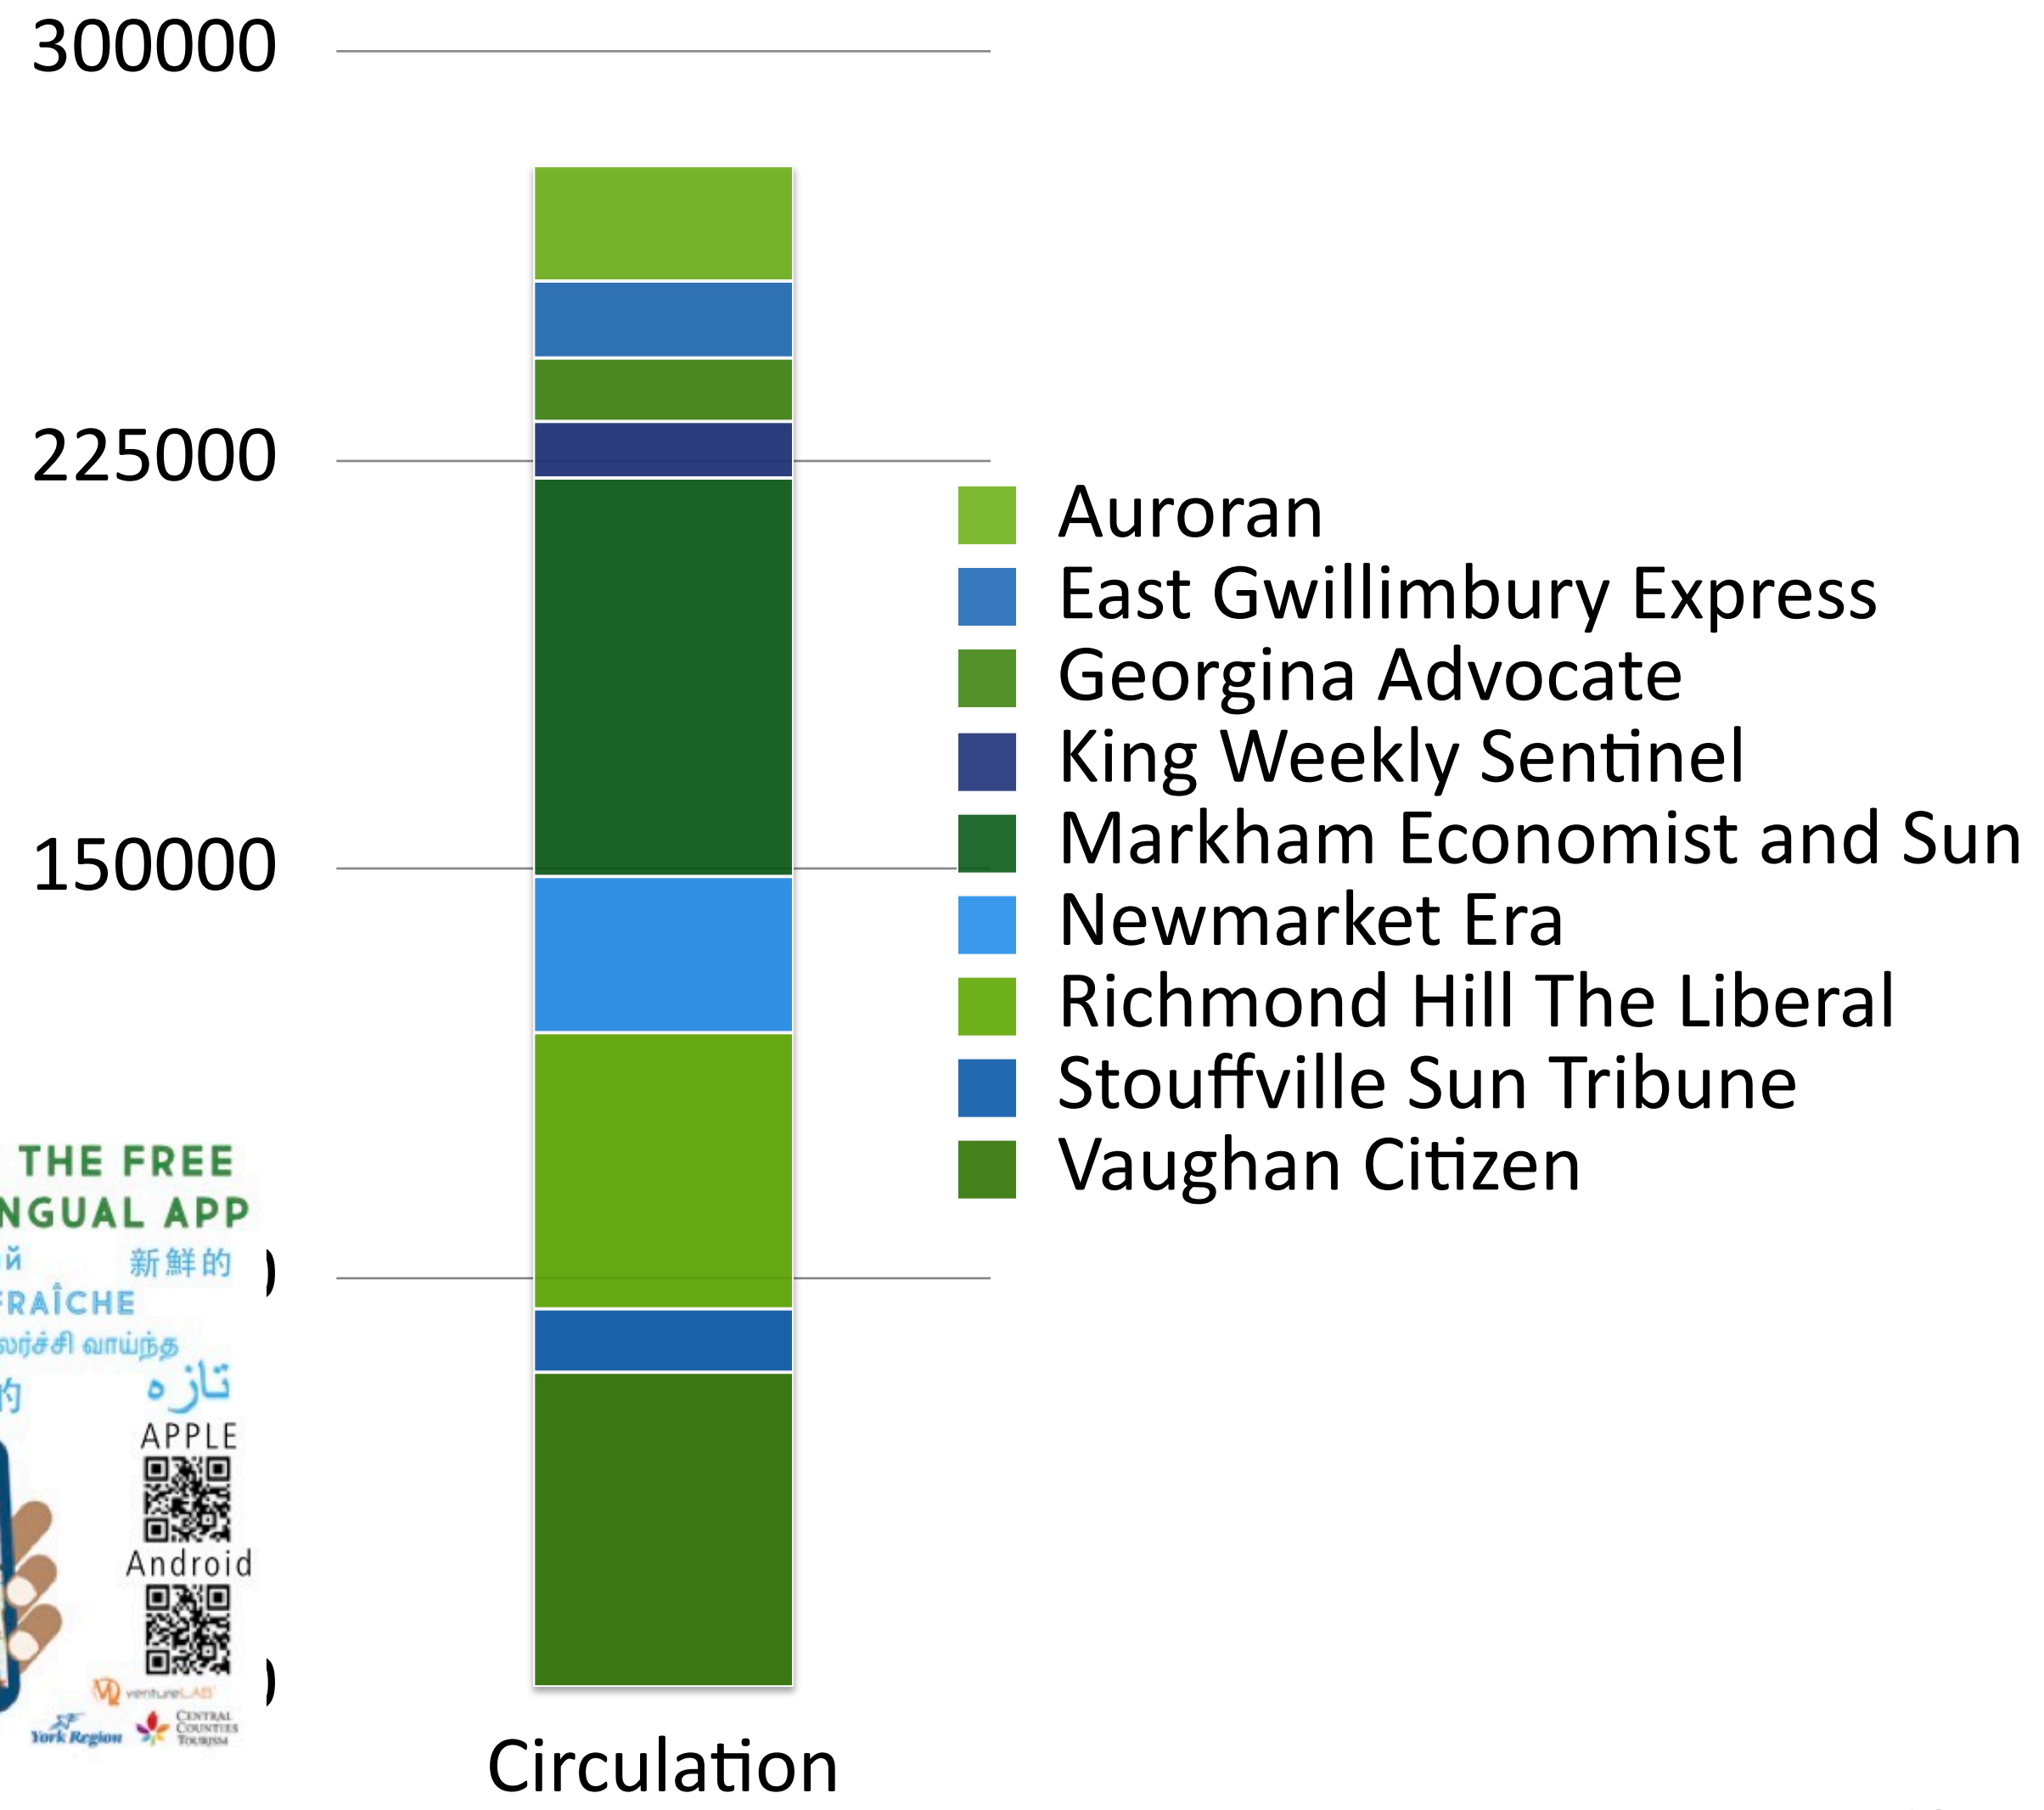

- 36 Farm Fresh Members
- 8 Farmers' Markets &
- 6 'PASSPORT to FRESH' routes for easy access to local, healthy food.

yorkfarmfresh.com @yorkfarmfresh

EXPERIENCE THE FRESHNESS YORK REGION HAS TO OFFER

DOWNLOAD THE FREE YFF MULTILINGUAL APP

Свежий 新鮮的
FRAÎCHE
பது மலர்ச்சி வாய்ந்த
新鮮的 تازه

The **YORK FARM FRESH 2021 GUIDE MAP** features:

- 36 Farm Fresh Members
- 8 Farmers' Markets &
- 6 'PASSPORT to FRESH' routes for easy access to local, healthy food.

yorkfarmfresh.com @yorkfarmfresh

DOWNLOAD THE FREE YFF MULTILINGUAL APP

Свежий 新鮮的
FRAÎCHE
பது மலர்ச்சி வாய்ந்த
新鮮的 تازه

PASSPORT ROUTES

Six Passport Routes map an easy path to source a variety of local food. Each route offers a mix of produce, protein and farm fresh prepared foods.

60 Passport to Fresh entries to date - a 115% increase from 2020

ROAD SIGNS

4 farms purchased signs this year for a total of 16 new signs.

The signage program now has 18 farms and 74 signs across the region