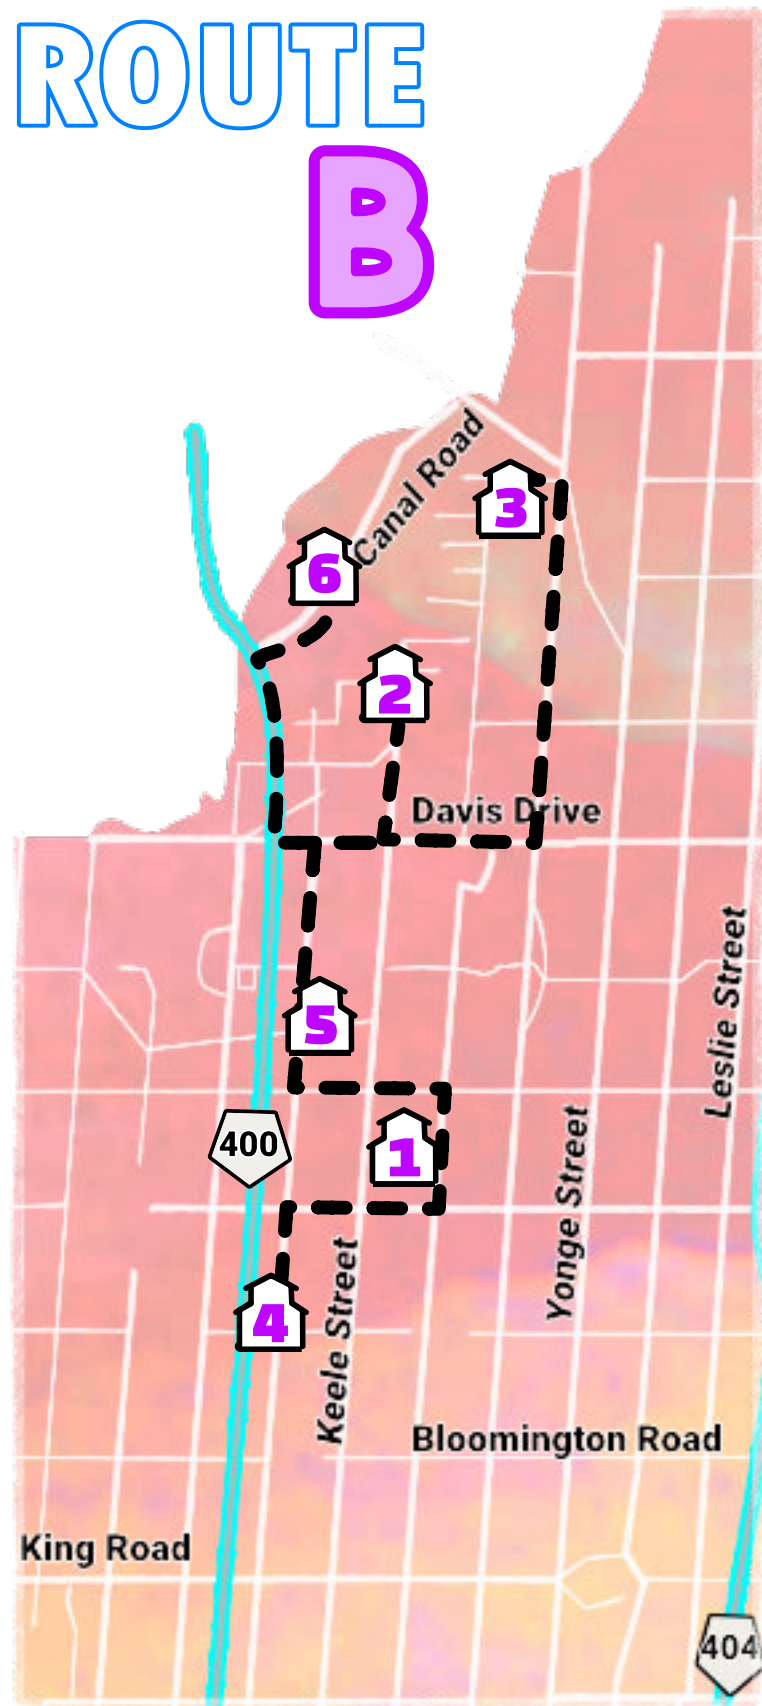

ROUTE B

BLACK FOREST GARDEN CENTRE
15445 Keele Street, King City
blackforestgardencentre.com
@blackforestgardencentre
OFFERING: gardening, flowers

1

HOLLAND MARSH WINERIES
 18270 Keele Street, Newmarket
hmwineries.ca
 @hollandmarshwineries
OFFERING: wine, events

2

HOMESTEAD FARM
 983 Graham Sideroad, Newmarket
homesteadeggs.com
 @homesteadeggs
OFFERING: eggs, apiary, beverages

3

PINE FARMS ORCHARD
 2700 16th Sideroad, King City
pinefarmsorchard.com
 @pine_farms_orchard
OFFERING: baking, PYO, produce

4

ROUND THE BEND FARM
 16225 Jane Street, Kettleby
Roundthebendfarm.com
 @roundthebendfarm
OFFERING: produce, turkey, fruit, events

5

HOLLAND MARSH FOODS
 1635 Canal Road, Bradford West Gwillimbury
hollandmarshfood.ca
 @holland_marsh_food
OFFERING: produce, bakery, events

6