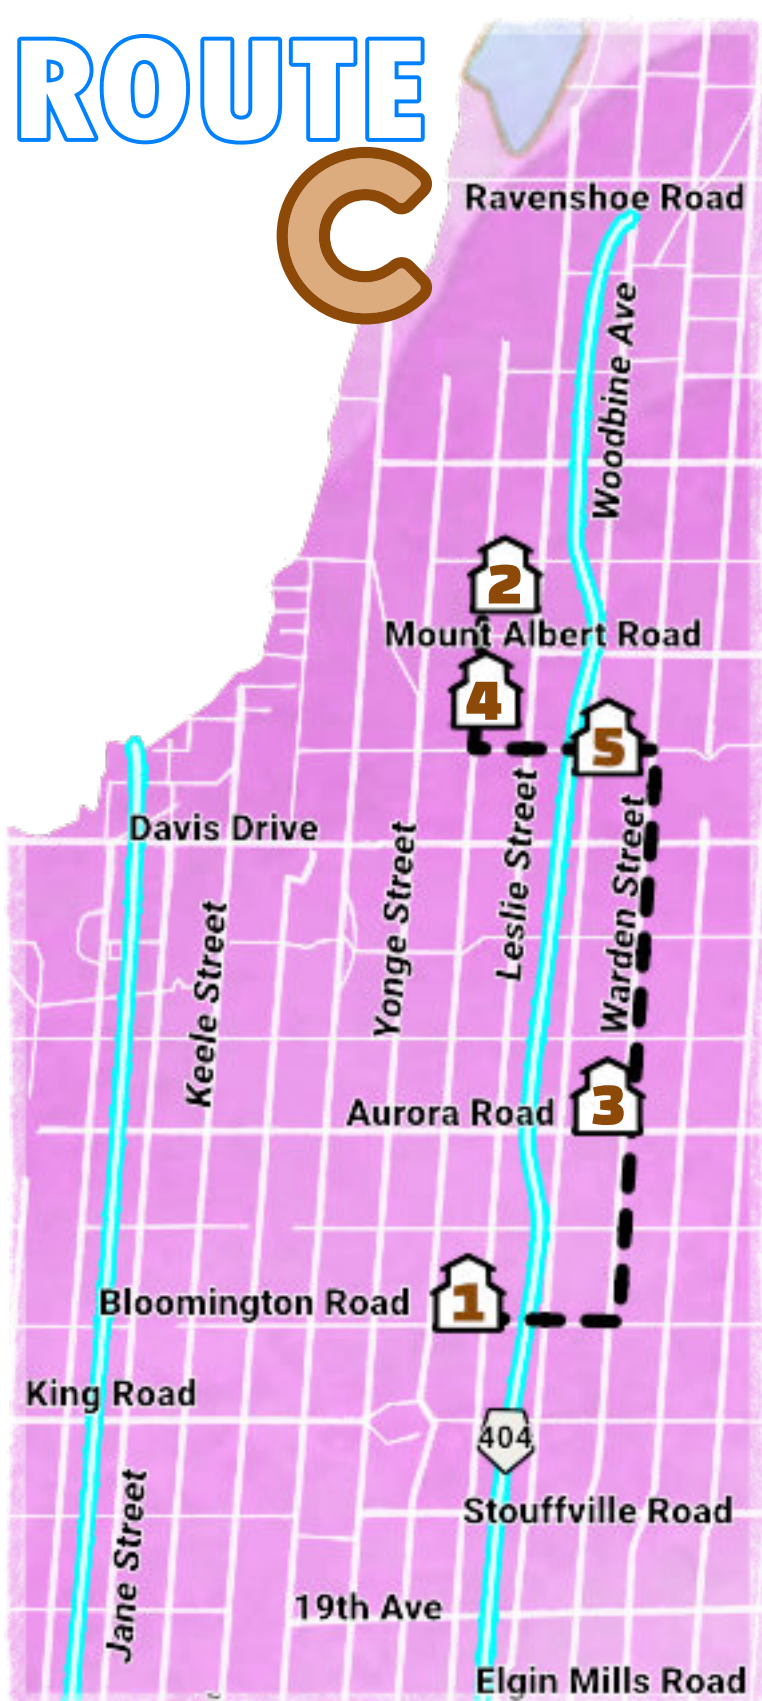

ROUTE

C

CIRCLING HAWK HONEY & MEADERY
13433 Leslie Street, Richmond Hill
circlinghawkfarm.com
 @circlinghawkhoneymead
OFFERING: apiary, beverages, baking

1

HOWARD'S FARM

19301 2nd Concession Rd,
East Gwillimbury
donhowardsfarm.com

OFFERING: animal protein, eggs

2

KING COLE DUCKS LTD.

15351 Warden Ave, Stouffville
kingcoleducks.com
 @kingcoleducks

OFFERING: duck, baking, events

3

SHARON CREEK FARM

18805 2nd Concession Rd,
East Gwillimbury
sharoncreekfarm.ca
 @sharoncreekfarm

OFFERING: produce, poultry, baking

4

SHARON ORCHARDS

18359 Woodbine Ave,
East Gwillimbury
sharonorchards.com

OFFERING: apples, produce

5